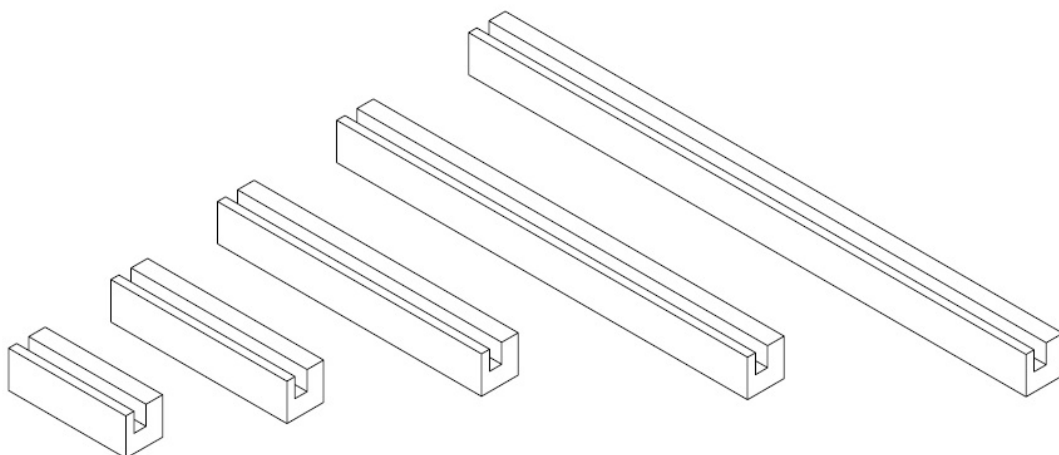

PRODUCT SHEET

Description:

Alu Clamp 80mm Alu Look, W/White LED Light

Item number:

22.11.302-0

| Units | Box | Carton | HS Code | Barcode |
|-------|-----|--------|------------|--|
| Set | 1 | 8 | 9405119090 |  |
| | | | | 5704866103695 |