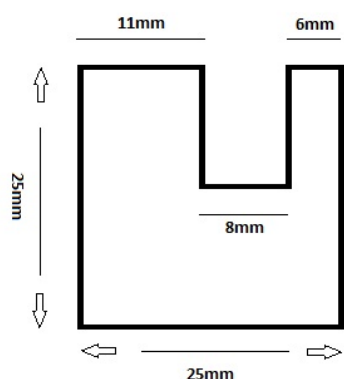

PRODUCT SHEET

Description:

Alu Clamp 80mm Alu Look, W/White LED Light

Item number:

22.11.302-0

| Units | Box | Carton | HS Code | Barcode |
|-------|-----|--------|------------|--|
| Set | 1 | 8 | 9405119090 |  |
| | | | | 5704866103695 |