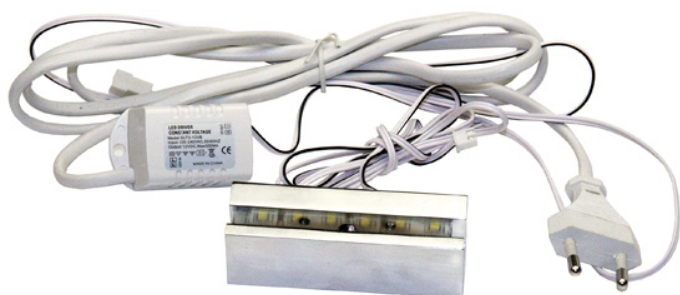

PRODUCT SHEET

Description:

Alu Clamp 80mm Alu Look, W/White LED Light

Item number:

22.11.302-0

| Units | Box | Carton | HS Code | Barcode |
|-------|-----|--------|------------|--|
| Set | 1 | 8 | 9405119090 |  |
| | | | | 5704866103695 |